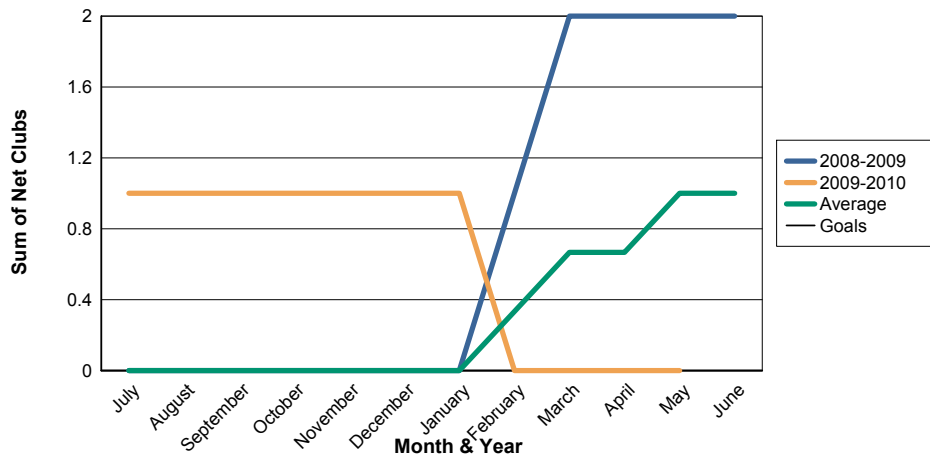

Sum of Net Clubs/ Month & Year

For District 110AZ