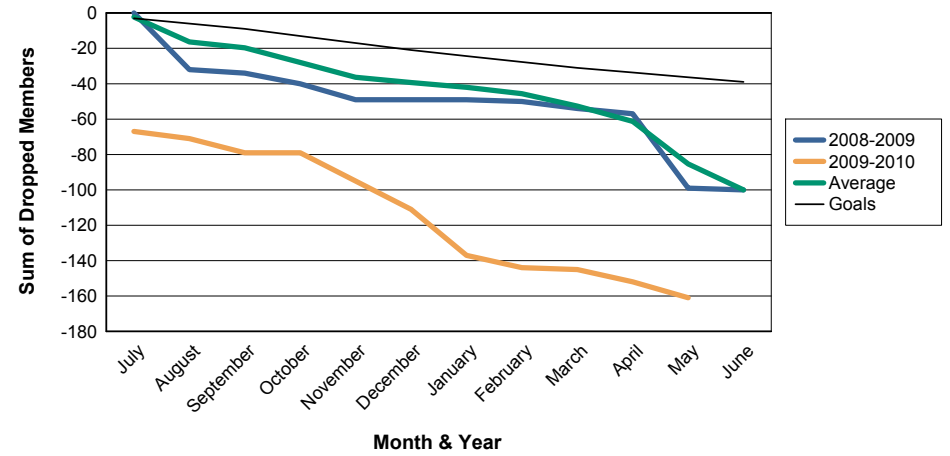

For District 110AZ

Sum of Charter Members/ Month & Year

For District 110AZ

3 Year Comparisons for GMT Constitutional Area 4

By GMT District

As of May 2010

Sum of New Members/ Month & Year

For District 110AZ

Sum of Dropped Members/ Month & Year

For District 110AZ

Sum of Net Members/ Month & Year

For District 110AZ