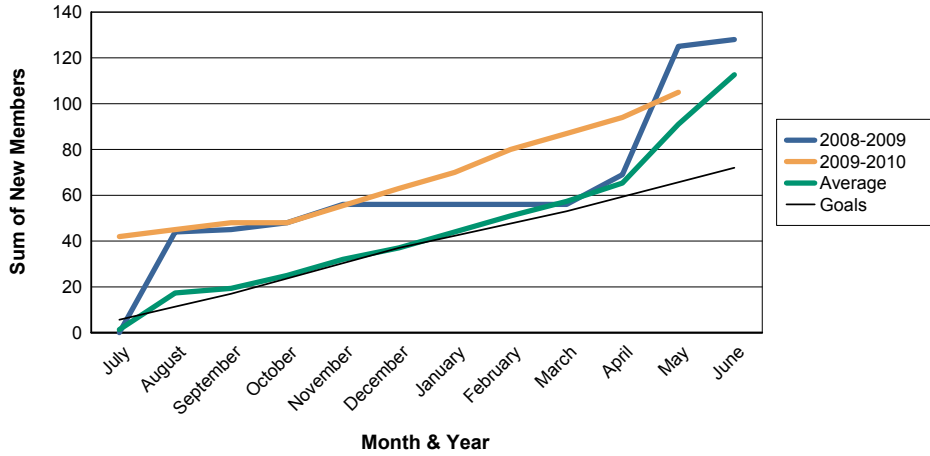

3 Year Comparisons for GMT Constitutional Area 4

By GMT District

As of May 2010

Sum of New Clubs/ Month & Year

For District 110AZ

Sum of Dropped Clubs/ Month & Year

For District 110AZ

Sum of Net Clubs/ Month & Year

For District 110AZ

Sum of Charter Members/ Month & Year

For District 110AZ

3 Year Comparisons for GMT Constitutional Area 4

By GMT District

As of May 2010

Sum of New Members/ Month & Year

For District 110AZ

Sum of Dropped Members/ Month & Year

For District 110AZ

Sum of Net Members/ Month & Year

For District 110AZ