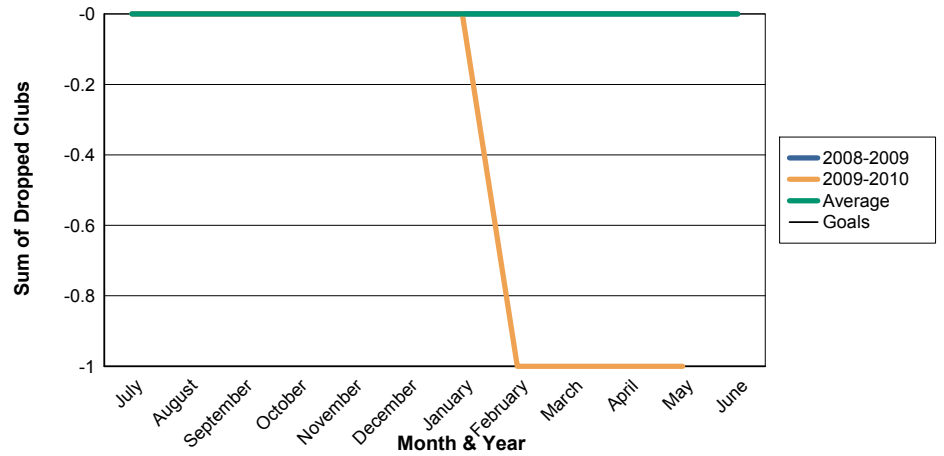

3 Year Comparisons for GMT Constitutional Area 4

By GMT District

As of May 2010

Sum of New Clubs/ Month & Year

For District 110AZ

Sum of Dropped Clubs/ Month & Year

For District 110AZ

Sum of Net Clubs/ Month & Year