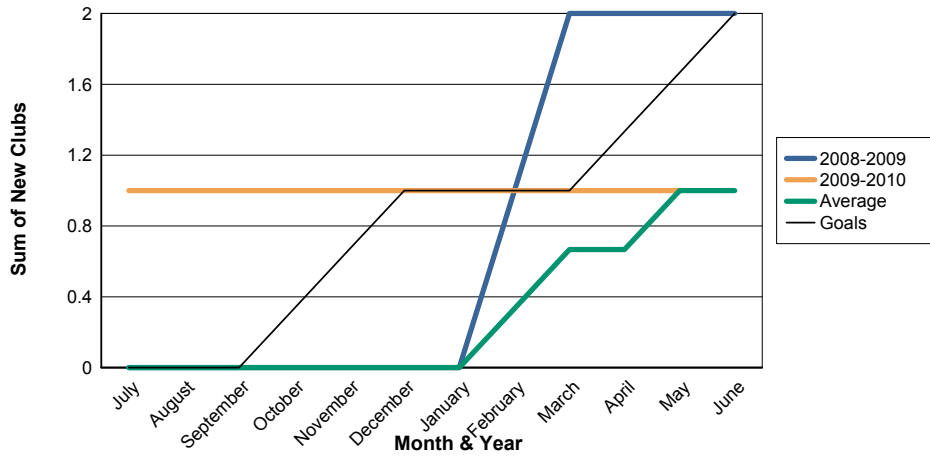

3 Year Comparisons for GMT Constitutional Area 4

By GMT District

As of May 2010

Sum of New Clubs/ Month & Year

For District 110AZ

Sum of Dropped Clubs/ Month & Year

For District 110AZ

Sum of Net Clubs/ Month & Year