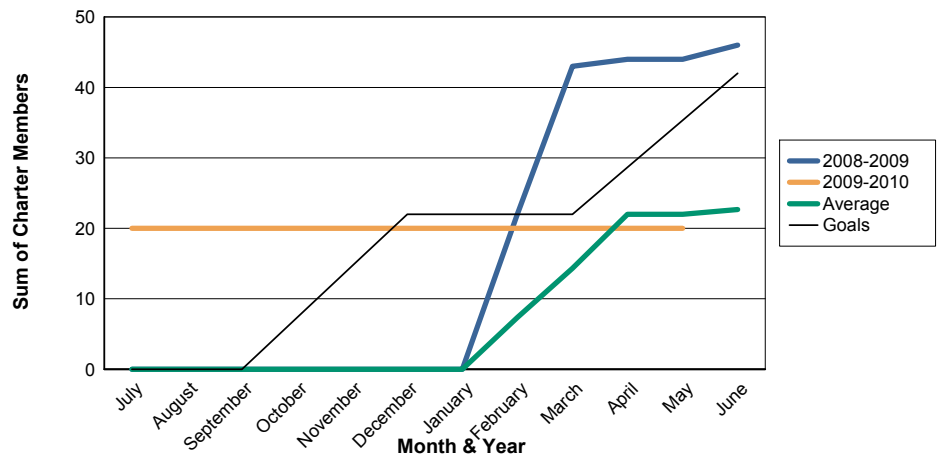

Sum of Charter Members/ Month & Year

For District 110AZ